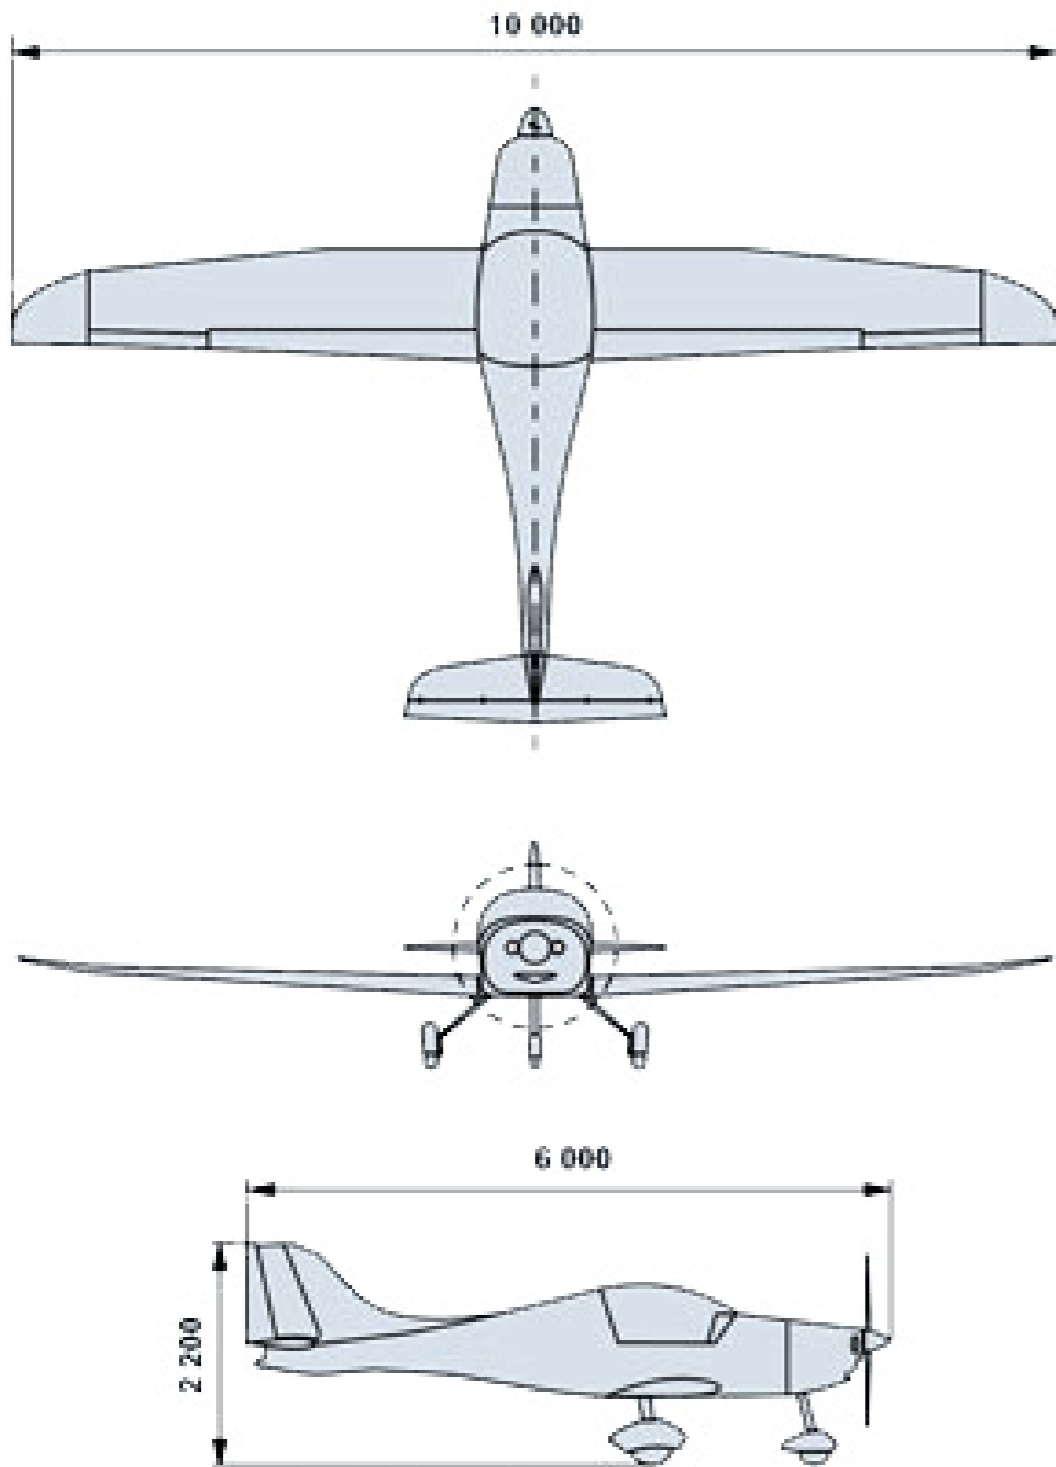

Samba XXL Specifications

Pris:
Flyferdig fra kr 740.000 NOK (incl. mva)

Fly:	Samba XXL
Engine:	Jabiru 2200A, 2200cc 85 hp
Propeller	2 Blade Fixed Pitch
Cruise	115 kts (75% power)
Fuel Consumption	13 lts/hr
Range	800 nm
Endurance (nil reserve)	8,5 hrs
Empty Weight	275 kg
Useable Load	175 kg
Gross Weight (MTOW)	450 kg