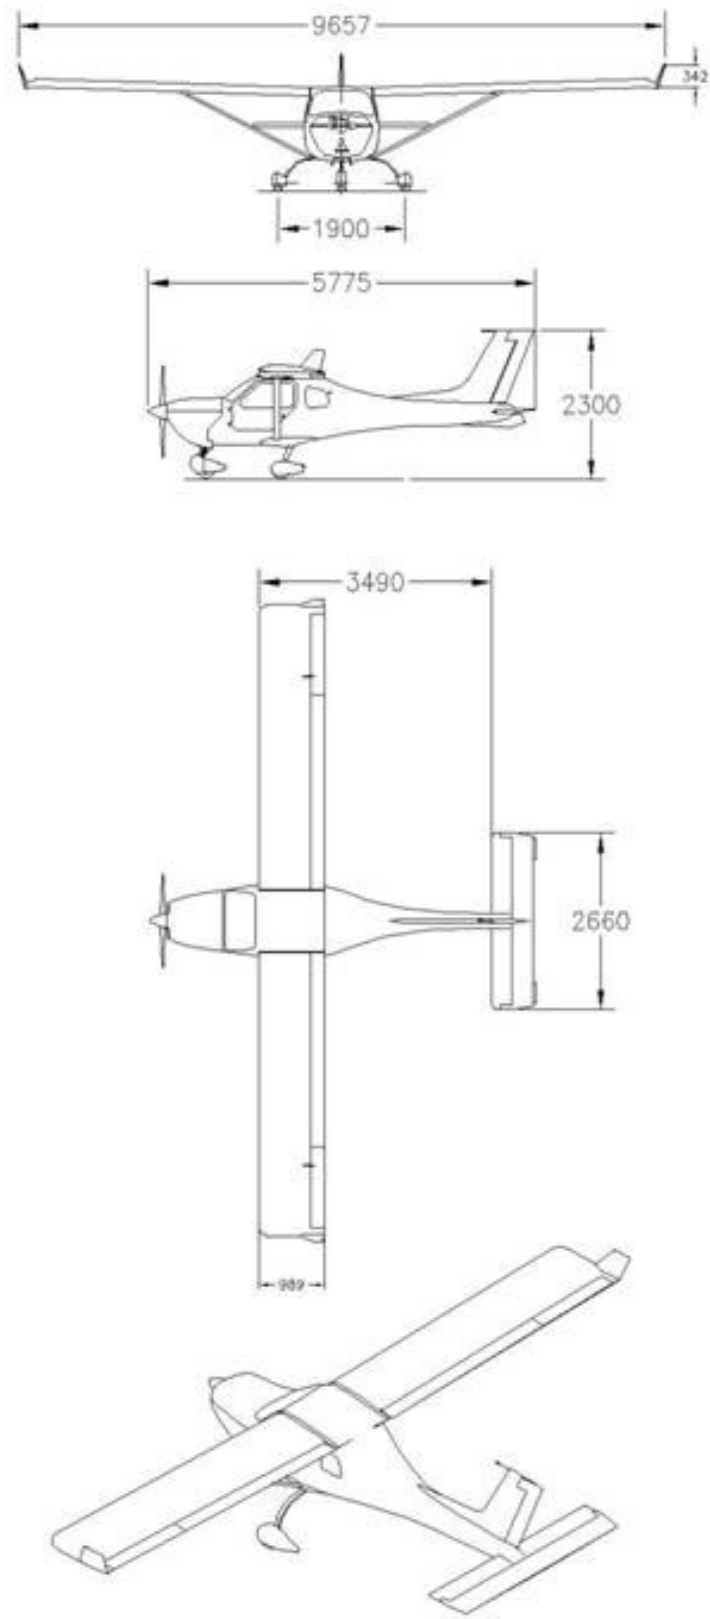

Jabiru Specifications

Water takeoff full load ca. 350 Meter
 1 person: ca. 200 Meter

Engine: Jabiru 2200A, 2200cc 85 hp
 Propeller: 3 Blade DUC
 Floats: Puddle Jumpers Amfibie
 Cruise 75 Kts = 140 km/t (75% power)
 Fuel Consumption 14 lts/hr
 Range 420 nm
 Endurance (nil reserve) 5,5 hrs
 Empty Weight 320 kg
 Useable Load 175 kg
 Gross Weight (MTOW) 495 kg